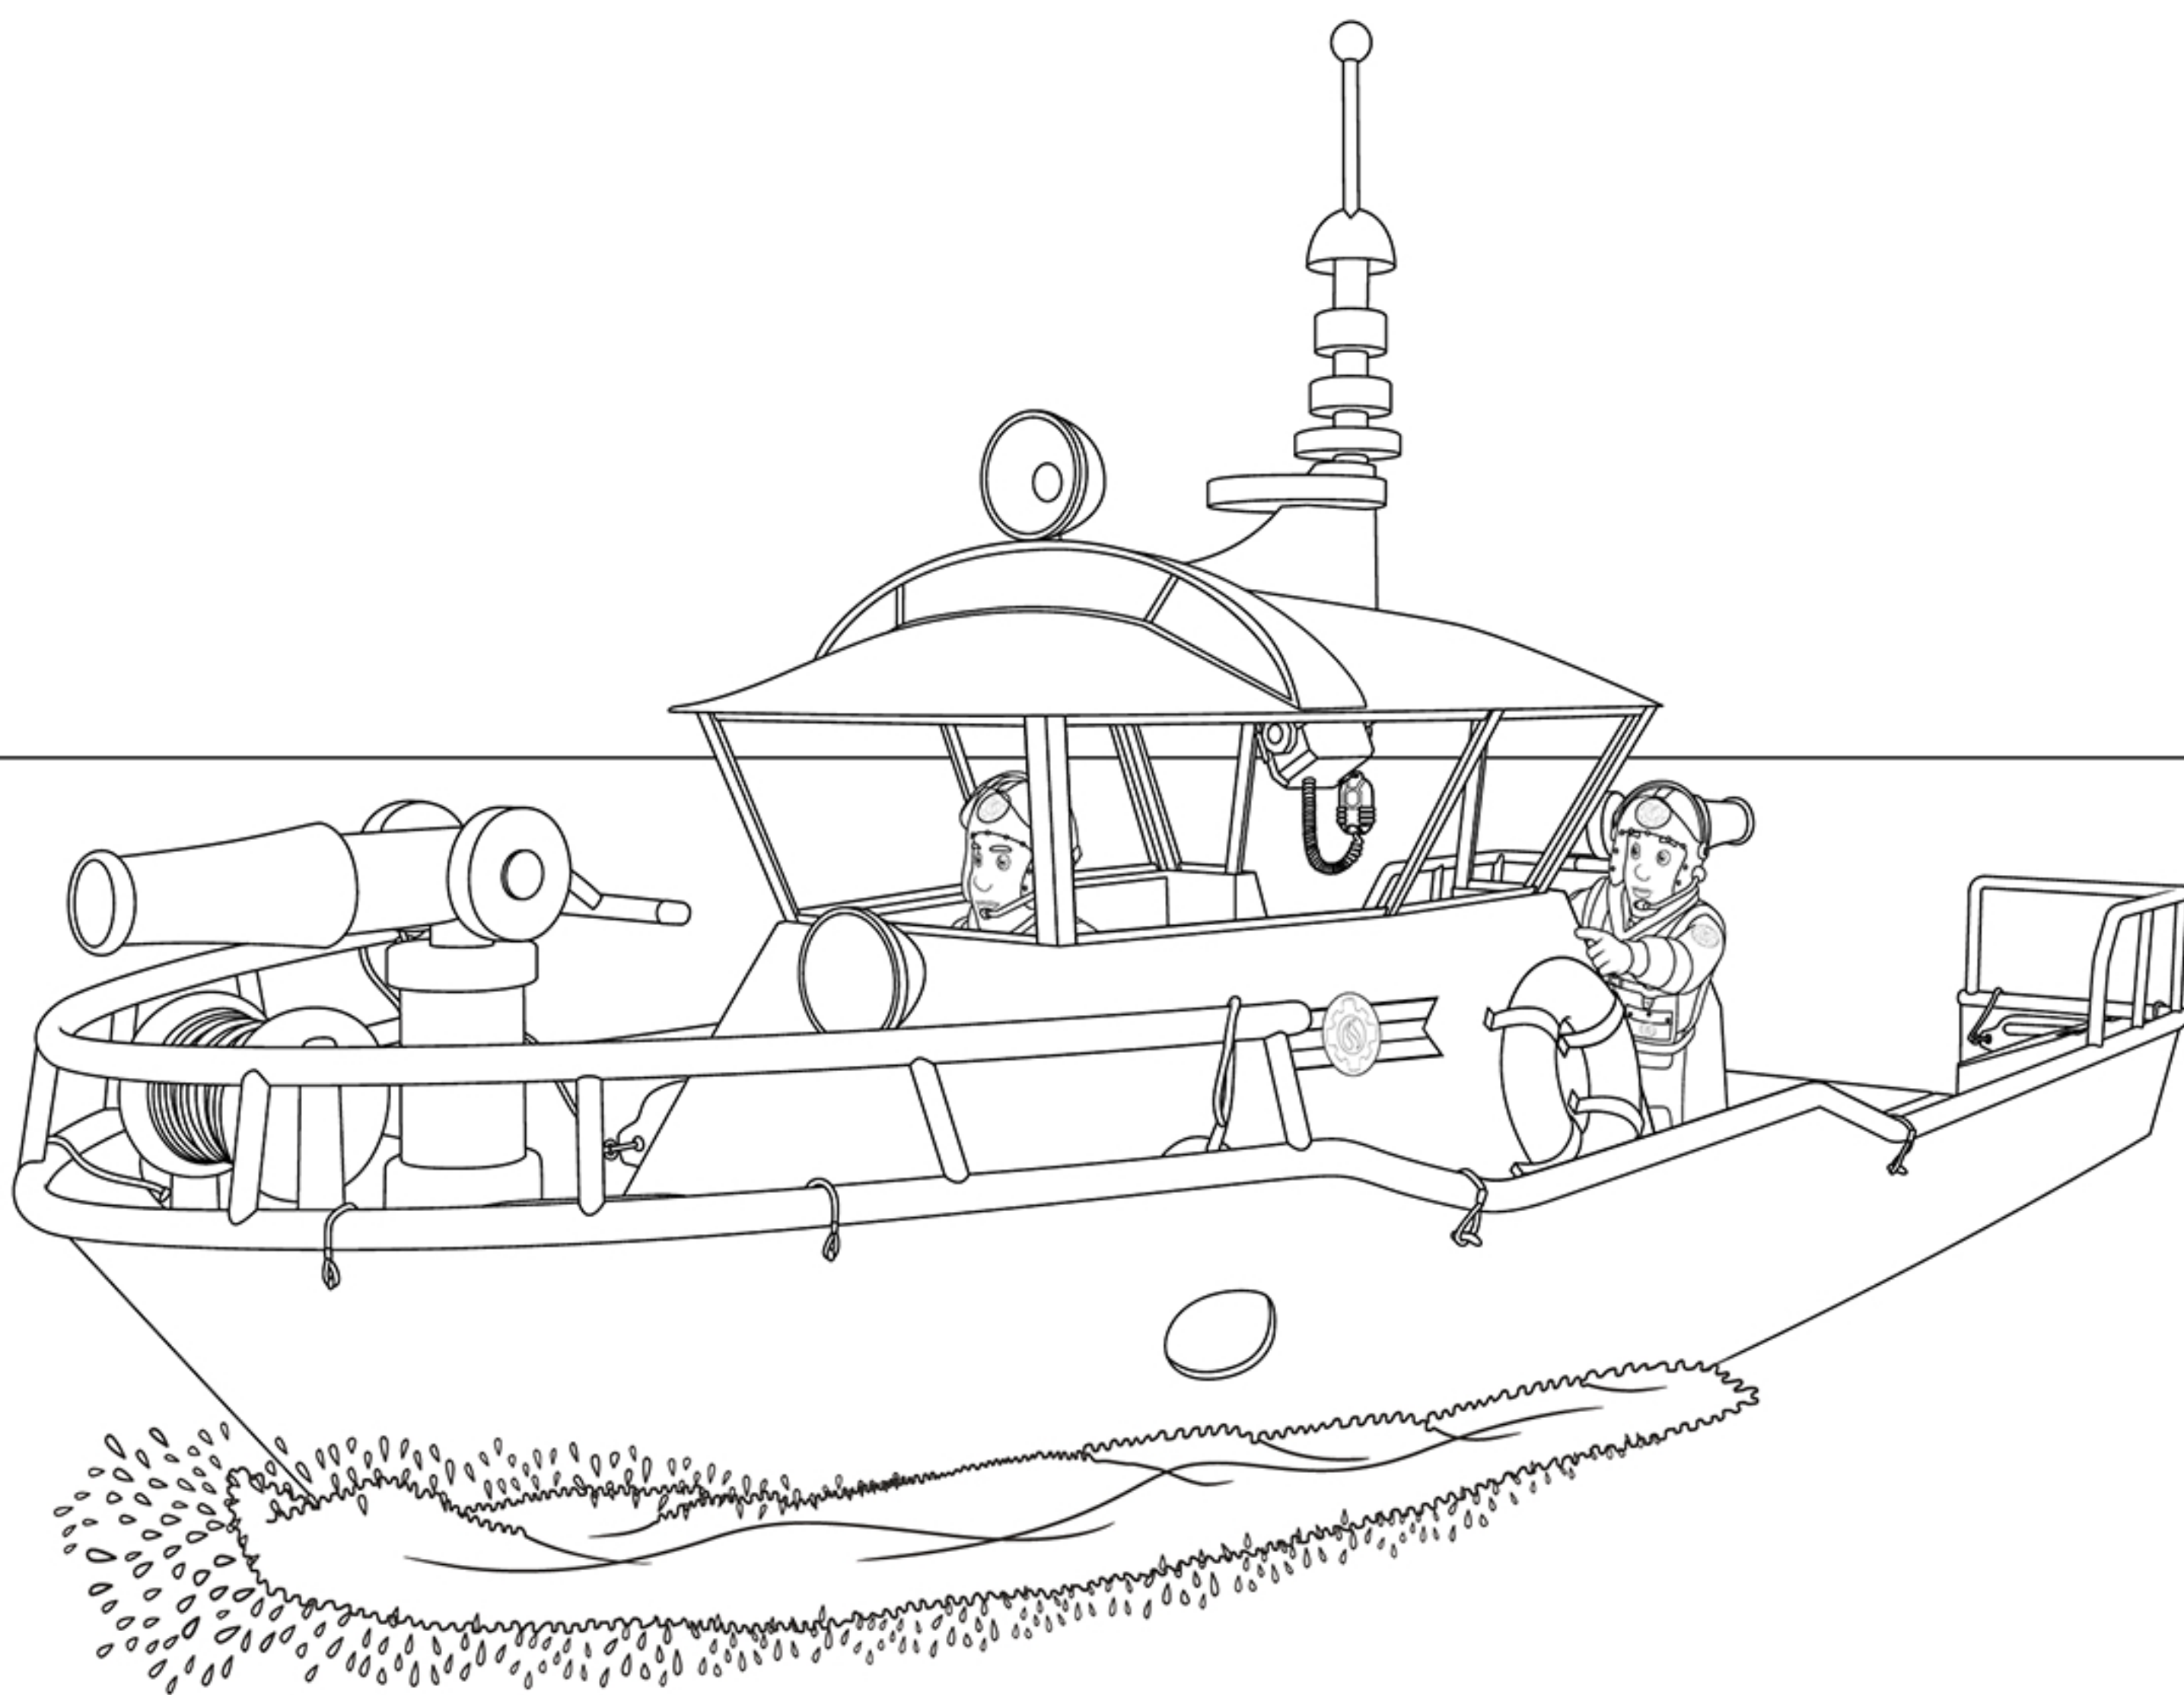

Watch every day on **CARTOONITO**

CARTOONITO

AVAILABLE ON

channel 610

channel 706

© 2022 Prism Art & Design Limited.
© 2022 HiT Entertainment Limited.